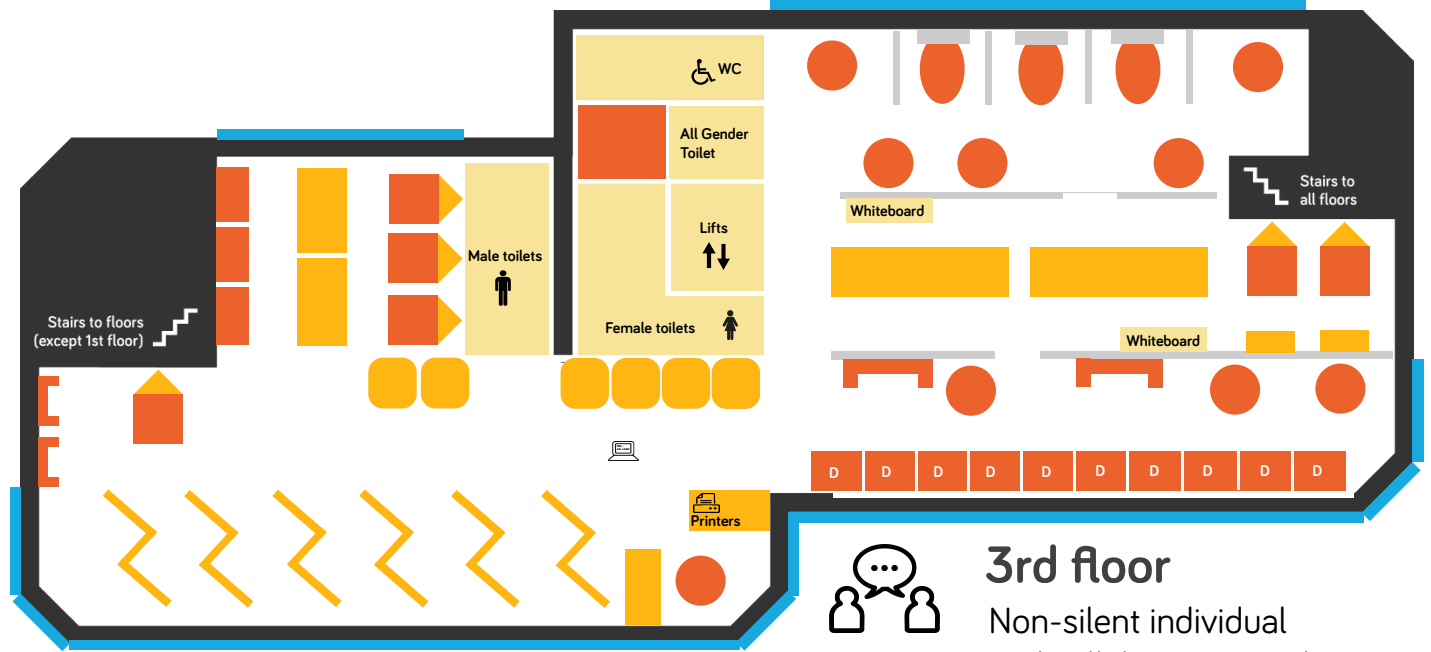

Marjorie Robinson Library Rooms

- Accessible toilet
- Computers
- Printers
- Information or Help Point
- Lift
- Group study rooms
- Toilets
- Headphones
- Height adjustable desk
- Accessible study room with height adjustable desk
- Enclosed booth
- Window

4th floor
Silent study

Shhh!