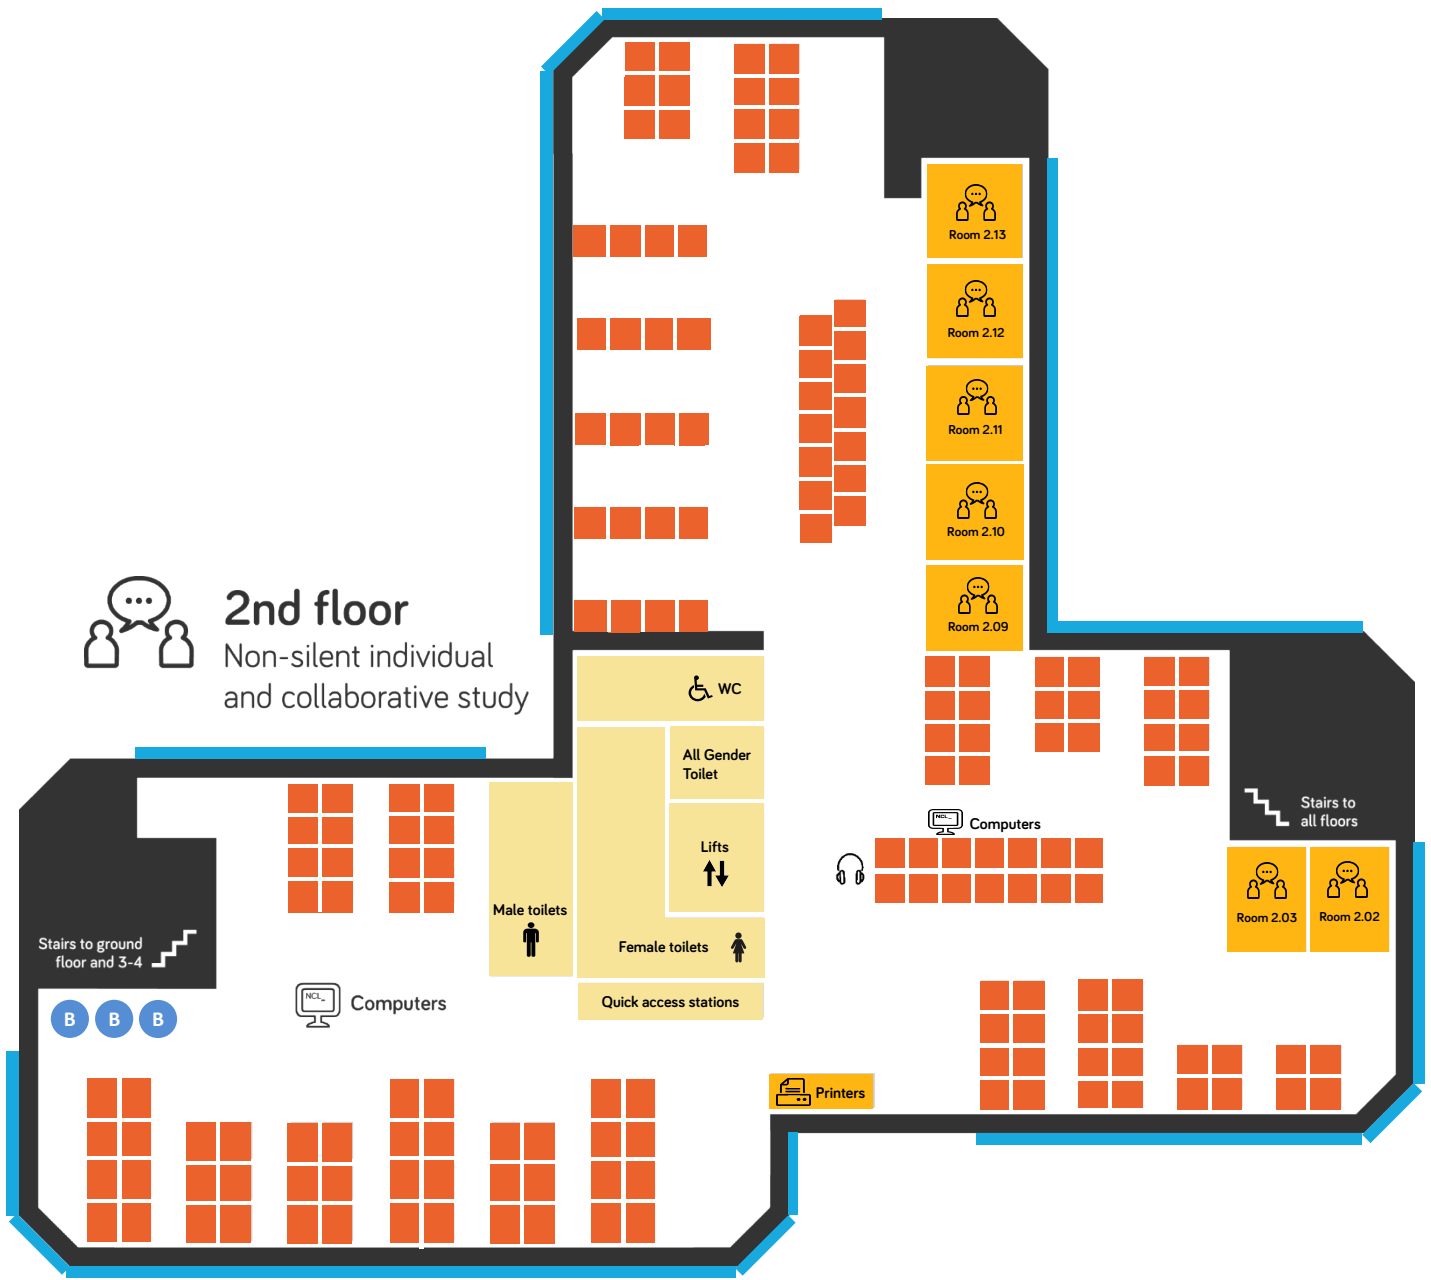

Marjorie Robinson Library Rooms

- Accessible toilet
- Computers
- Printers
- Information or Help Point
- Lift
- Group study rooms
- Toilets
- Headphones
- Height adjustable desk
- Accessible study room with height adjustable desk
- Enclosed booth
- Window

4th floor
Silent study

Shhh!