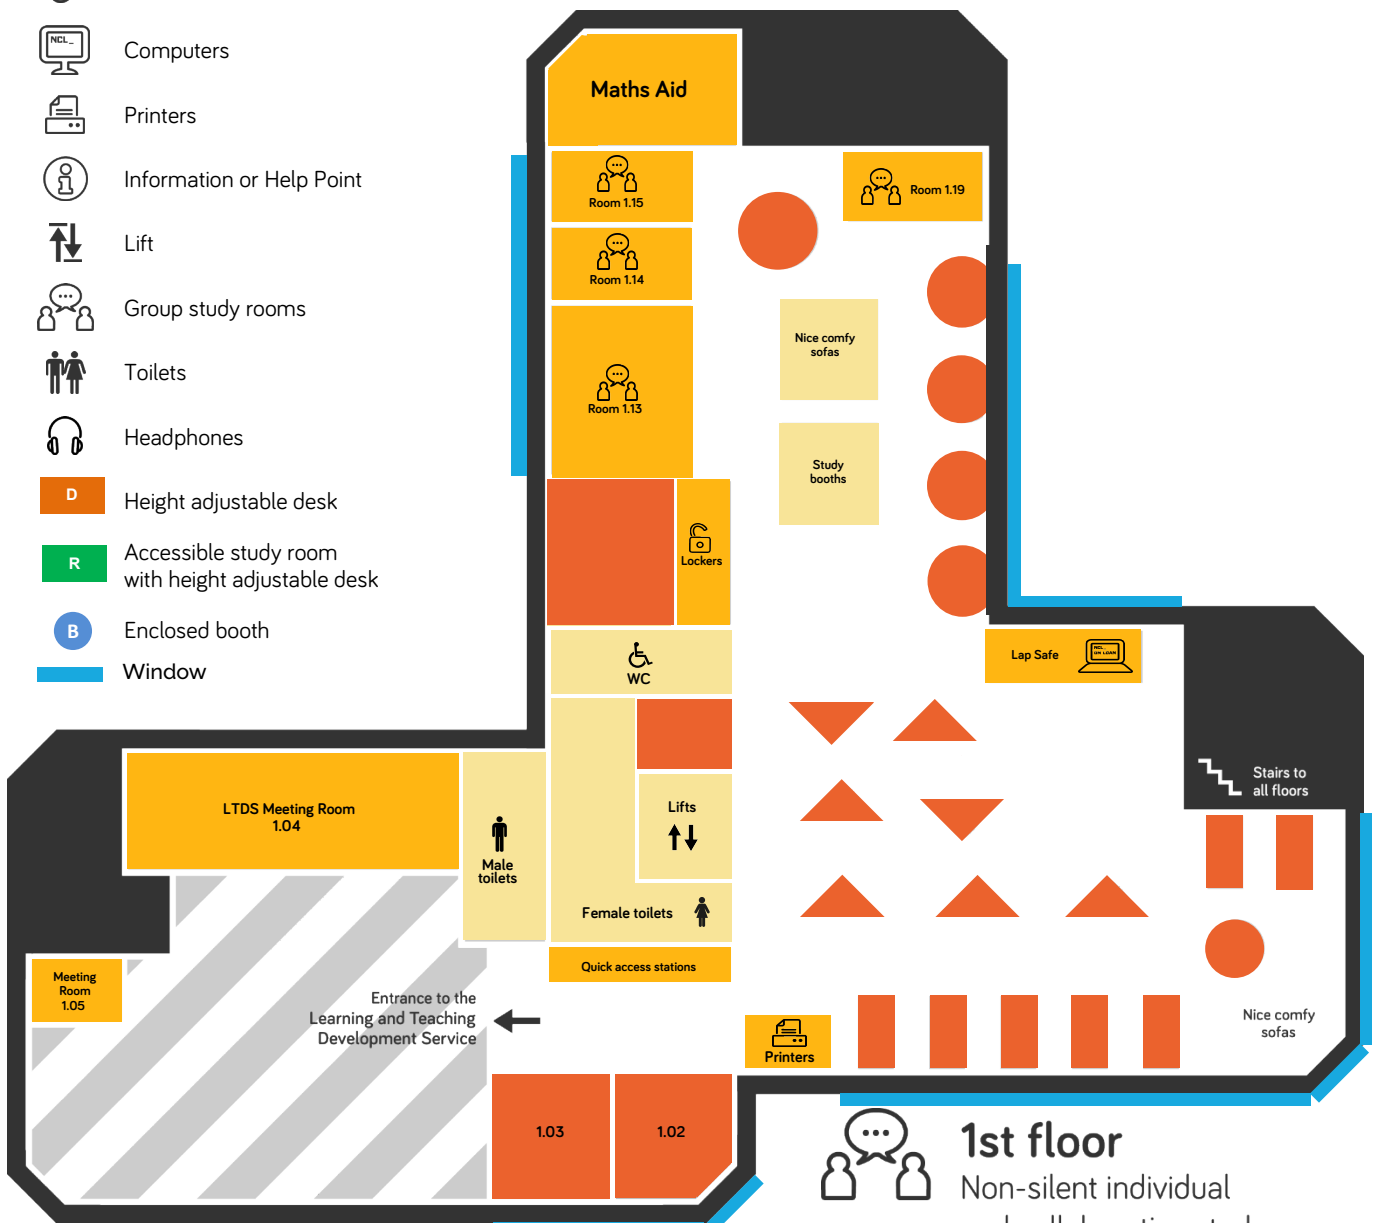

Marjorie Robinson Library Rooms

- Accessible toilet
- Computers
- Printers
- Information or Help Point
- Lift
- Group study rooms
- Toilets
- Headphones
- Height adjustable desk
- Accessible study room with height adjustable desk
- Enclosed booth
- Window

4th floor
Silent study

Shhh!